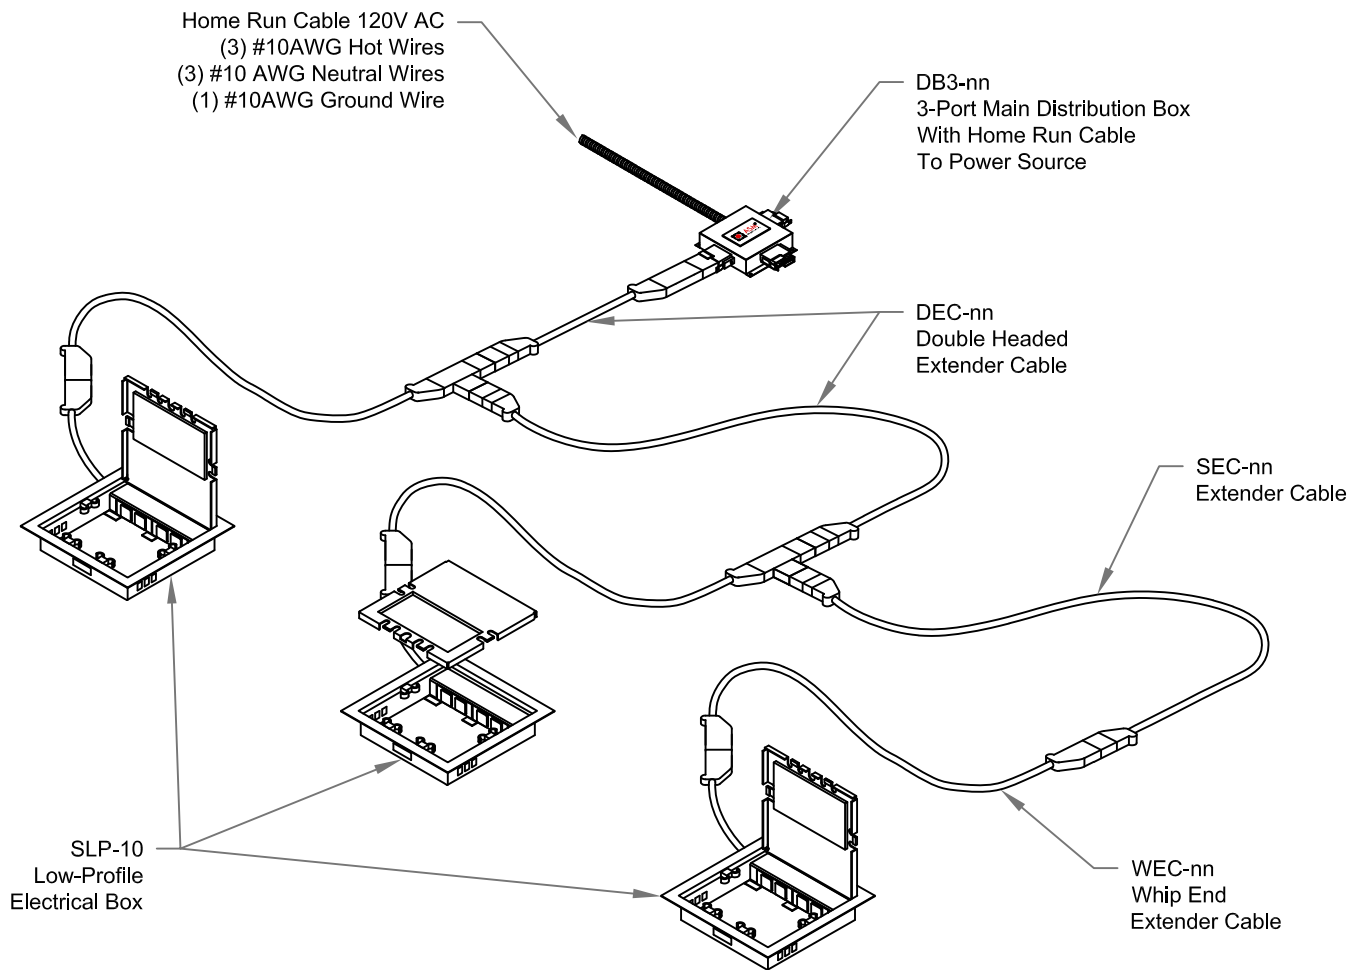

ASM[®]
innovations in access flooring

PowerTra[™]

**Typical Daisy Chain
Connections With
3-Port Distribution Box**
Starnet Modular Cable System

The DB3-nn 3-Port Main Distribution Box Has Three (3) 20A/120V Circuits Available.
The Above Illustration Shows A "Daisy Chain" Application On One 20A Circuit Only